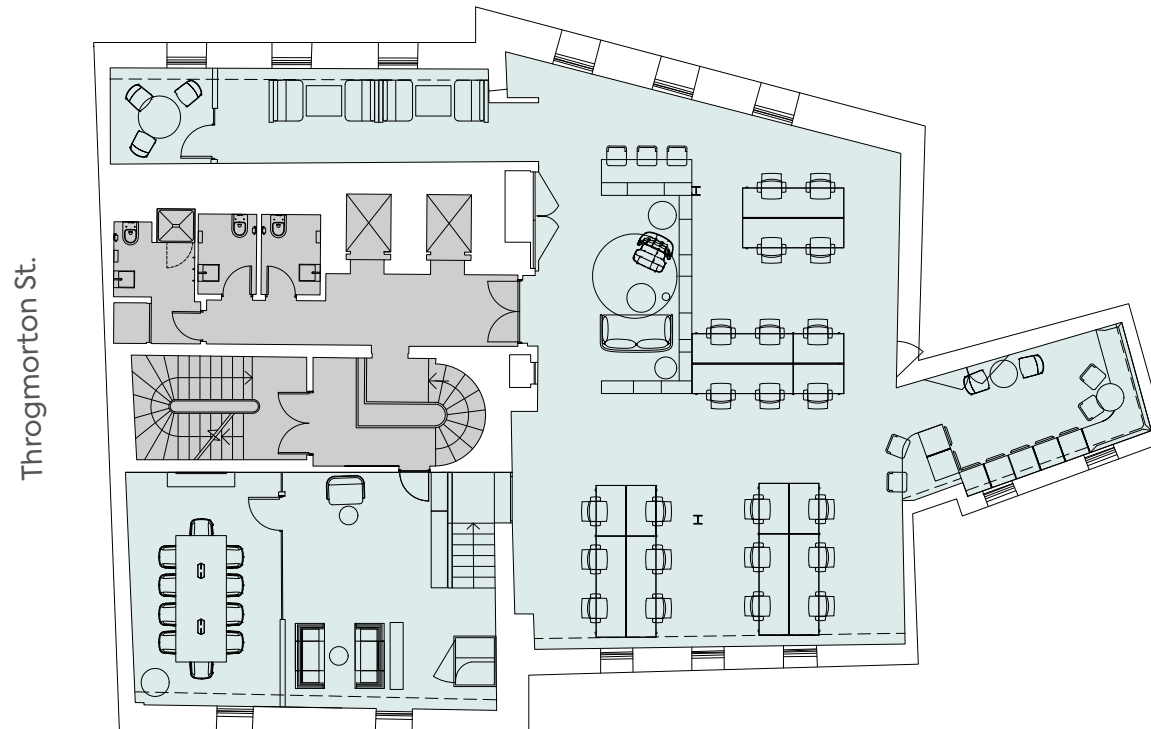

## Capsule Fit Out

2,072 Sq Ft (192 Sq M)

Plan for indicative purposes only. Not to scale.